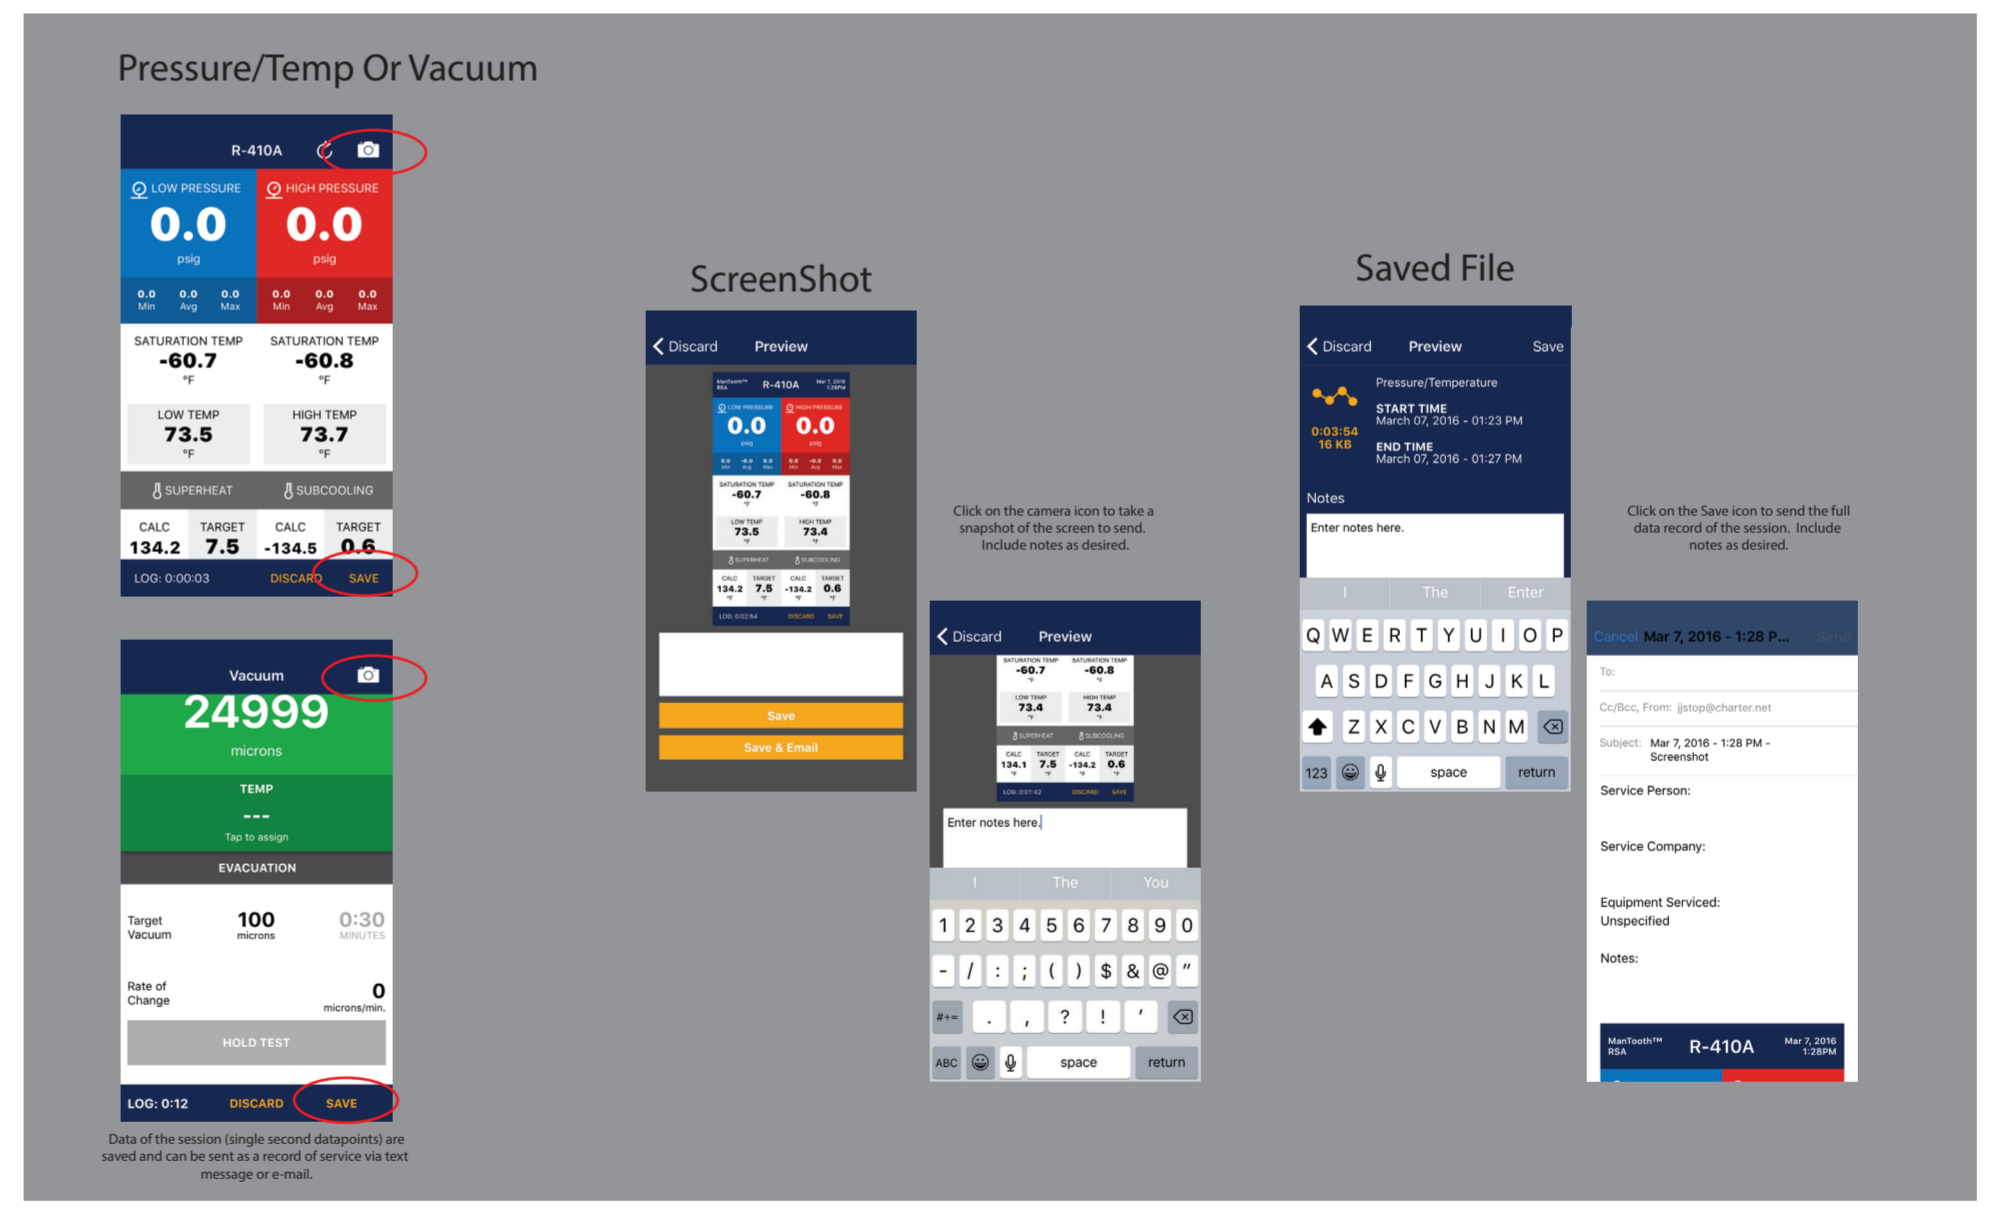

This panel becomes the cover after folding is complete

FIRST SESSION

Side 1

SUBSEQUENT SESSIONS

SENDING DATA / INFORMATION

Side 2

20" WIDE X 13.5" HIGH

Green line represents paper size; do not print; remove die cut layer in Illustrator before printing
 FOLDS FIVE TIMES VERTICALLY AND THREE TIMES HORIZONTALLY FOR A FINAL SIZE OF 3.33" WIDE X 3.375" TALL