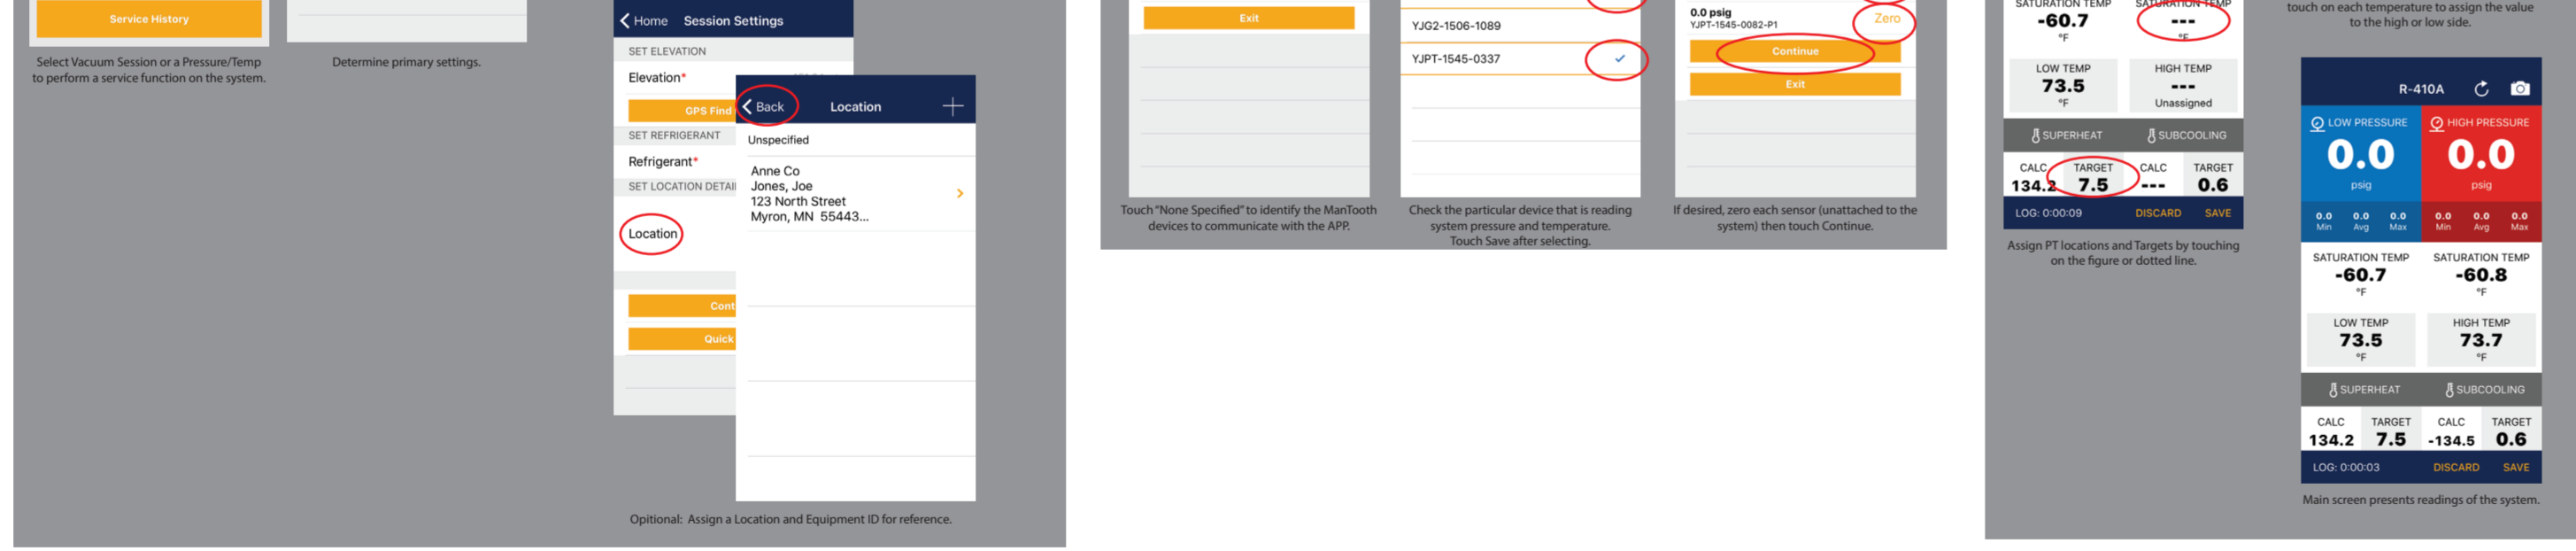

This panel becomes the cover after folding is complete

FIRST SESSION

Side 1

SUBSEQUENT SESSIONS

SENDING DATA / INFORMATION

Side 2

20" WIDE X 13.5" HIGH

Green line represents paper size; do not print; remove die cut layer in Illustrator before printing
 FOLDS FIVE TIMES VERTICALLY AND THREE TIMES HORIZONTALLY FOR A FINAL SIZE OF 3.33" WIDE X 3.375" TALL