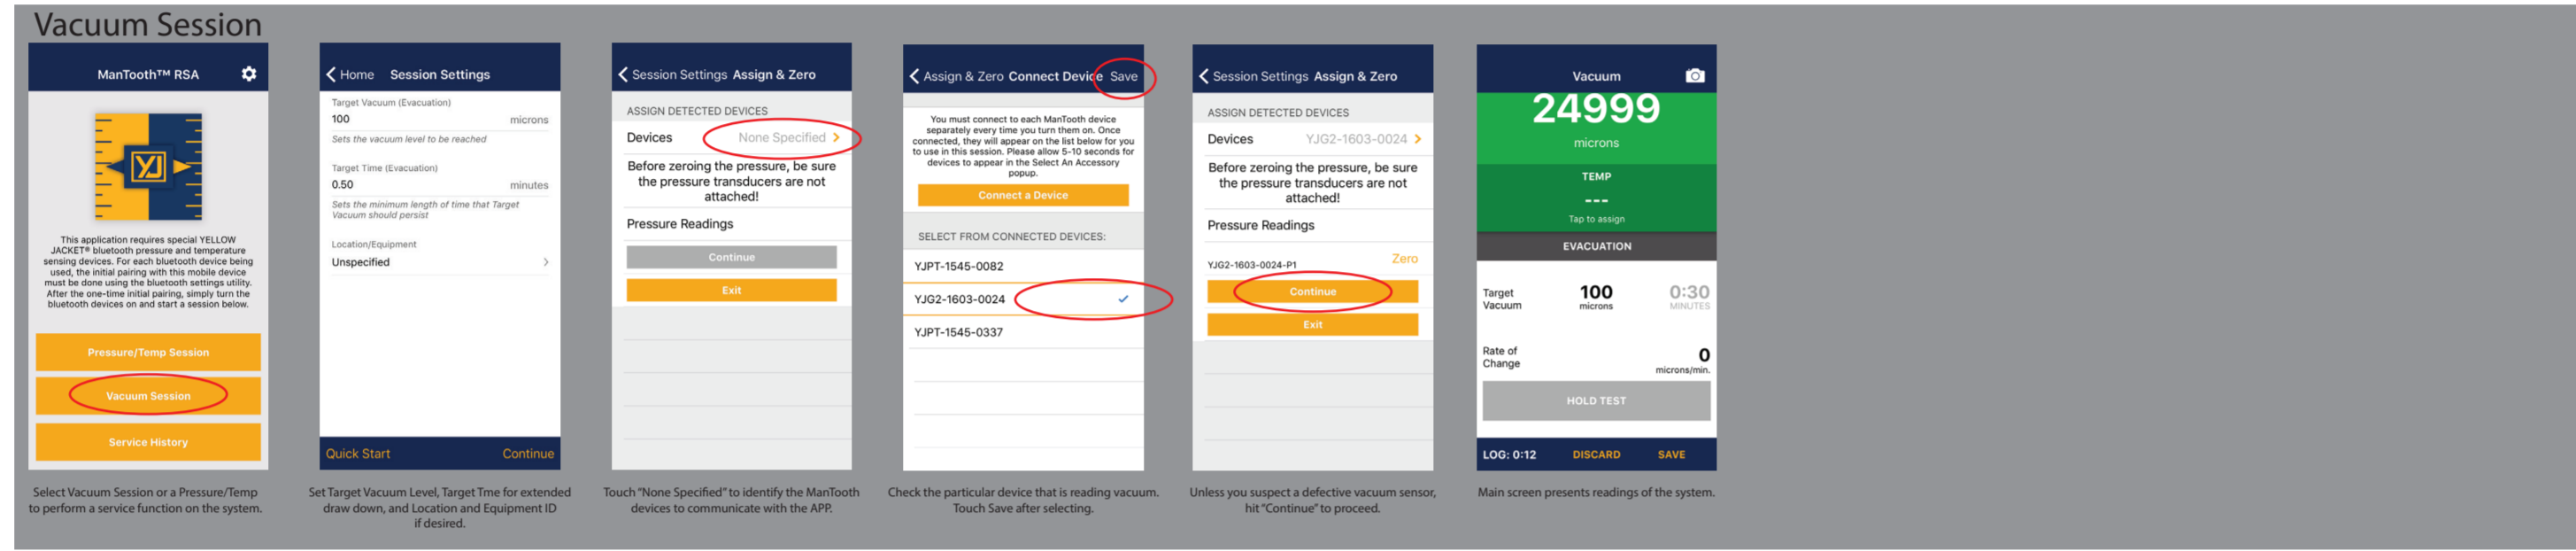

This panel becomes the cover after folding is complete

FIRST SESSION

Side 1

SUBSEQUENT SESSIONS

SENDING DATA / INFORMATION

Side 2

20" WIDE X 13.5" HIGH

Green line represents paper size; do not print; remove die cut layer in Illustrator before printing
 FOLDS FIVE TIMES VERTICALLY AND THREE TIMES HORIZONTALLY FOR A FINAL SIZE OF 3.33" WIDE X 3.375" TALL