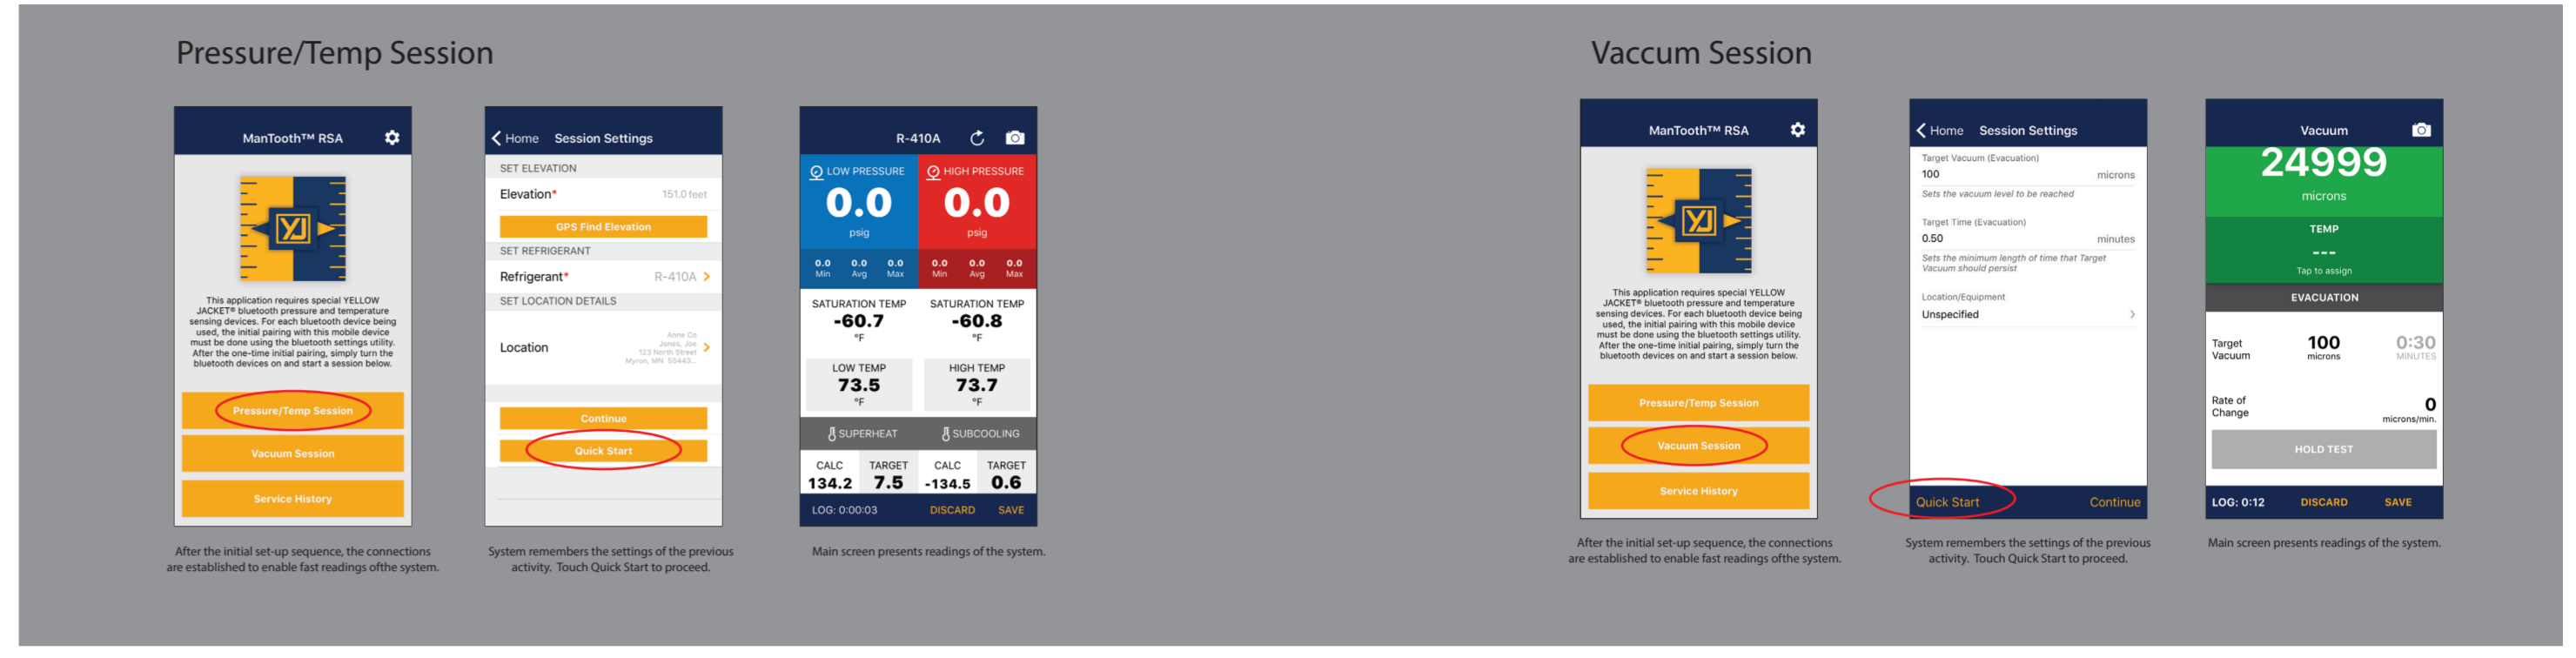

This panel becomes the cover after folding is complete

FIRST SESSION

Side 1

SUBSEQUENT SESSIONS

SENDING DATA / INFORMATION

Side 2

20" WIDE X 13.5" HIGH

Green line represents paper size; do not print; remove die cut layer in Illustrator before printing
 FOLDS FIVE TIMES VERTICALLY AND THREE TIMES HORIZONTALLY FOR A FINAL SIZE OF 3.33" WIDE X 3.375" TALL