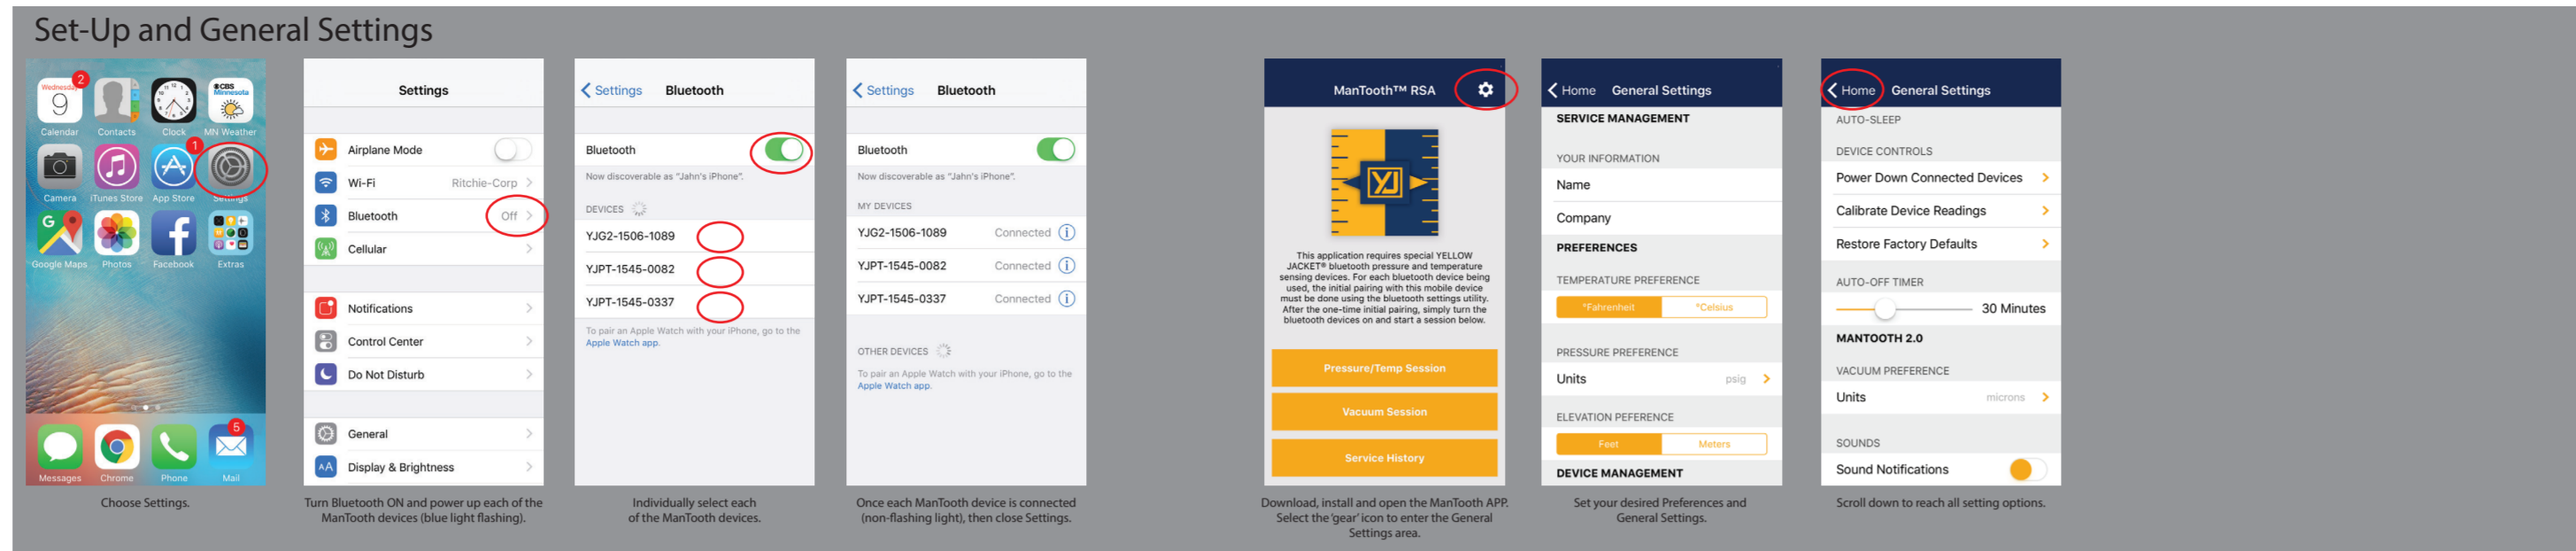

This panel becomes the cover after folding is complete

FIRST SESSION

Side 1

SUBSEQUENT SESSIONS

SENDING DATA / INFORMATION

Side 2

20" WIDE X 13.5" HIGH

Green line represents paper size; do not print; remove die cut layer in Illustrator before printing
 FOLDS FIVE TIMES VERTICALLY AND THREE TIMES HORIZONTALLY FOR A FINAL SIZE OF 3.33" WIDE X 3.375" TALL