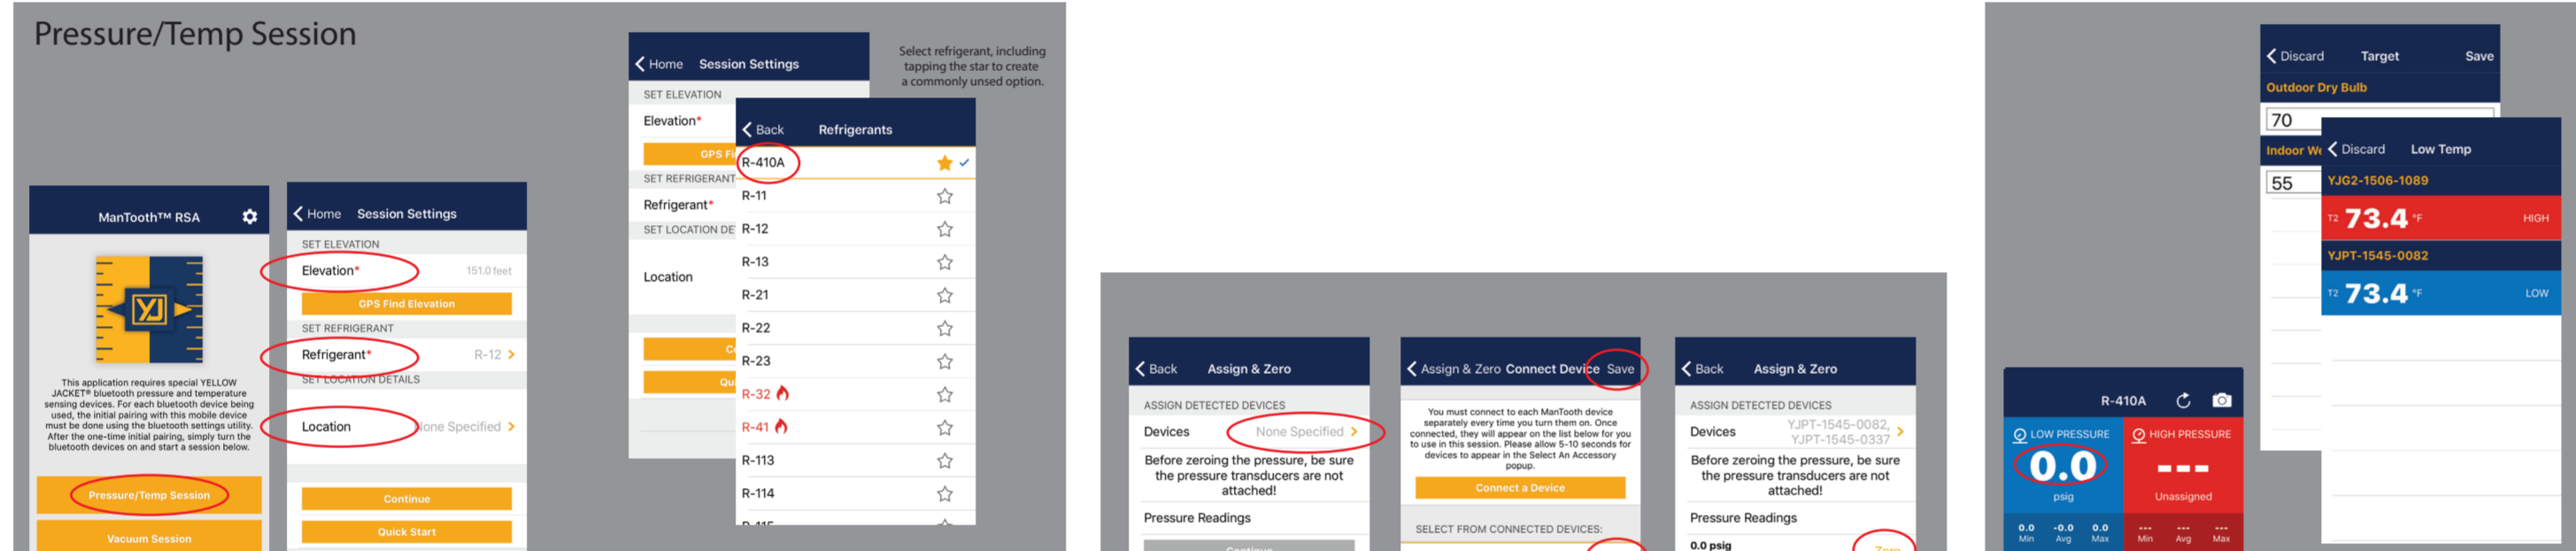

This panel becomes the cover after folding is complete

FIRST SESSION

Side 1

SUBSEQUENT SESSIONS

SENDING DATA / INFORMATION

Side 2

20" WIDE X 13.5" HIGH

Green line represents paper size; do not print; remove die cut layer in Illustrator before printing
 FOLDS FIVE TIMES VERTICALLY AND THREE TIMES HORIZONTALLY FOR A FINAL SIZE OF 3.33" WIDE X 3.375" TALL