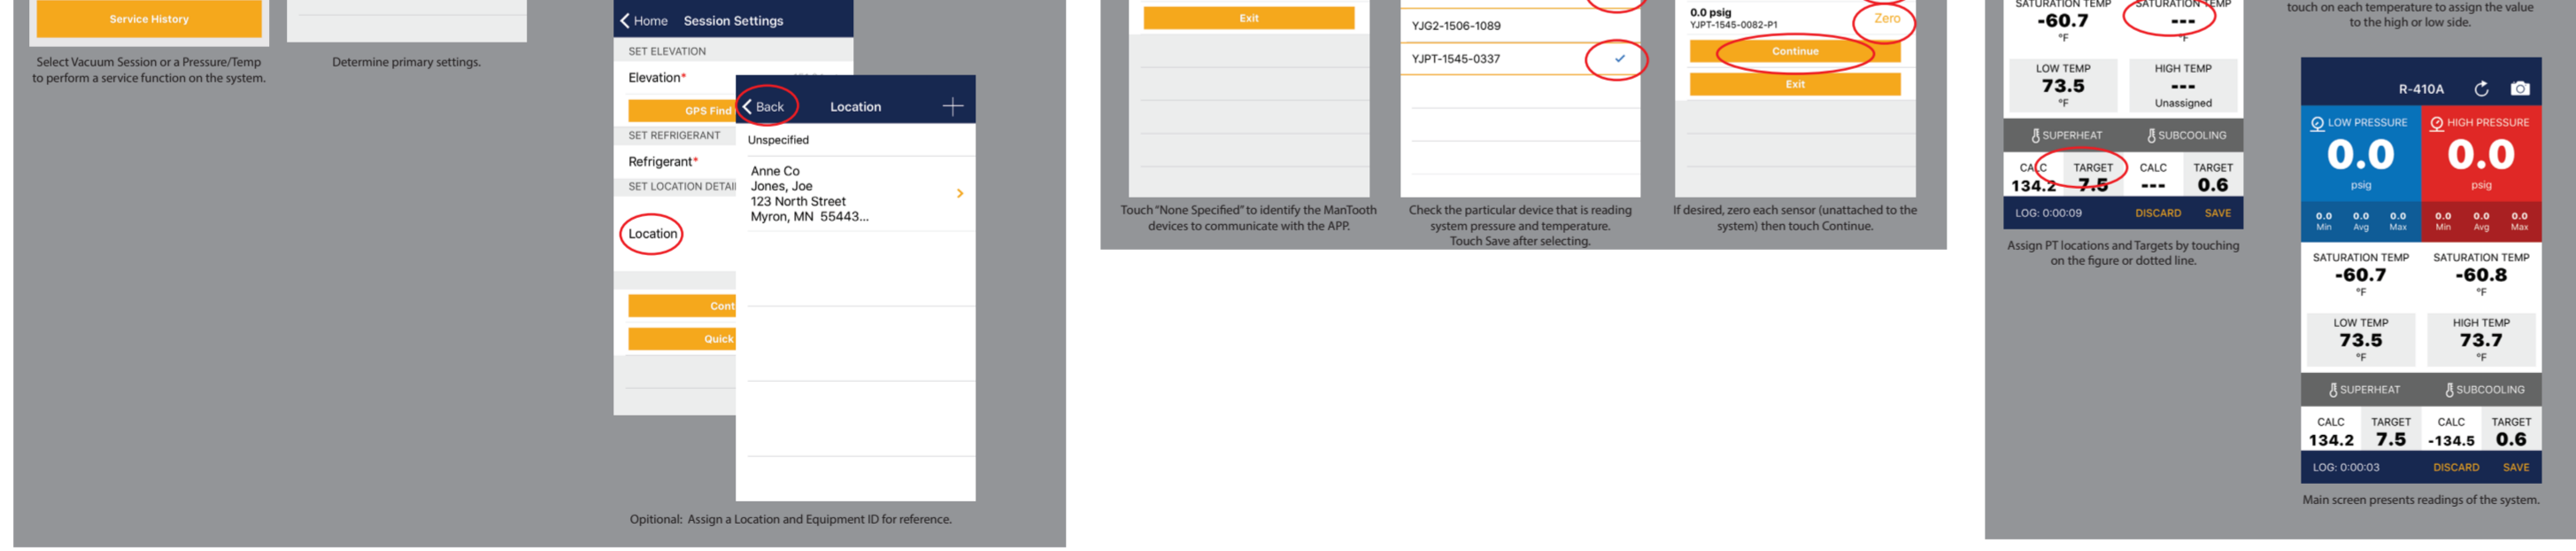

This panel becomes the cover after folding is complete

FIRST SESSION

Side 1

SUBSEQUENT SESSIONS

SENDING DATA / INFORMATION

Side 2

20" WIDE X 13.5" HIGH

Green line represents paper size; do not print; remove die cut layer in Illustrator before printing
 FOLDS FIVE TIMES VERTICALLY AND THREE TIMES HORIZONTALLY FOR A FINAL SIZE OF 3.33" WIDE X 3.375" TALL