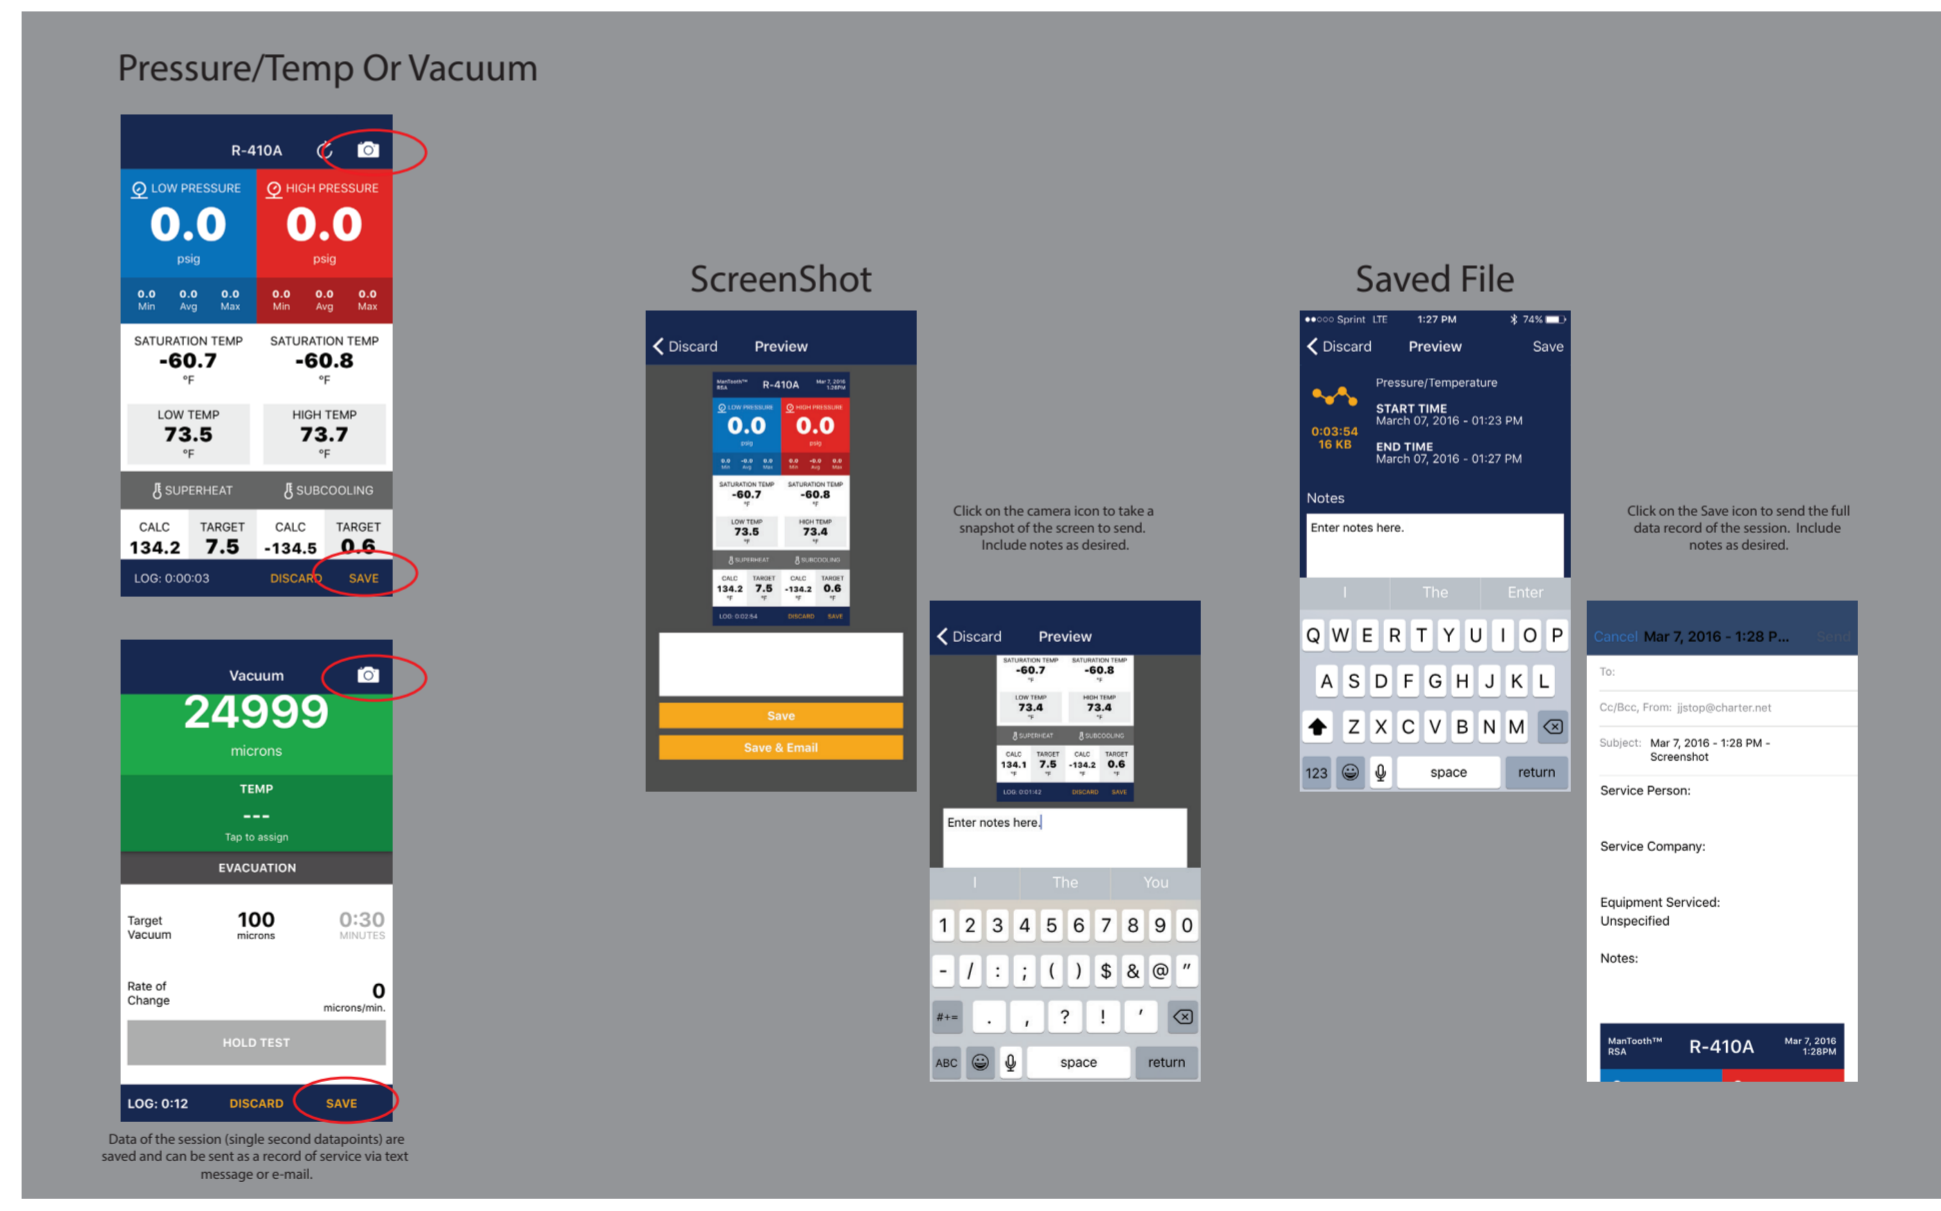

This panel becomes the cover after folding is complete

FIRST SESSION

Side 1

SUBSEQUENT SESSIONS

SENDING DATA / INFORMATION

Side 2

20" WIDE X 13.5" HIGH

Green line represents paper size; do not print; remove die cut layer in Illustrator before printing
 FOLDS FIVE TIMES VERTICALLY AND THREE TIMES HORIZONTALLY FOR A FINAL SIZE OF 3.33" WIDE X 3.375" TALL