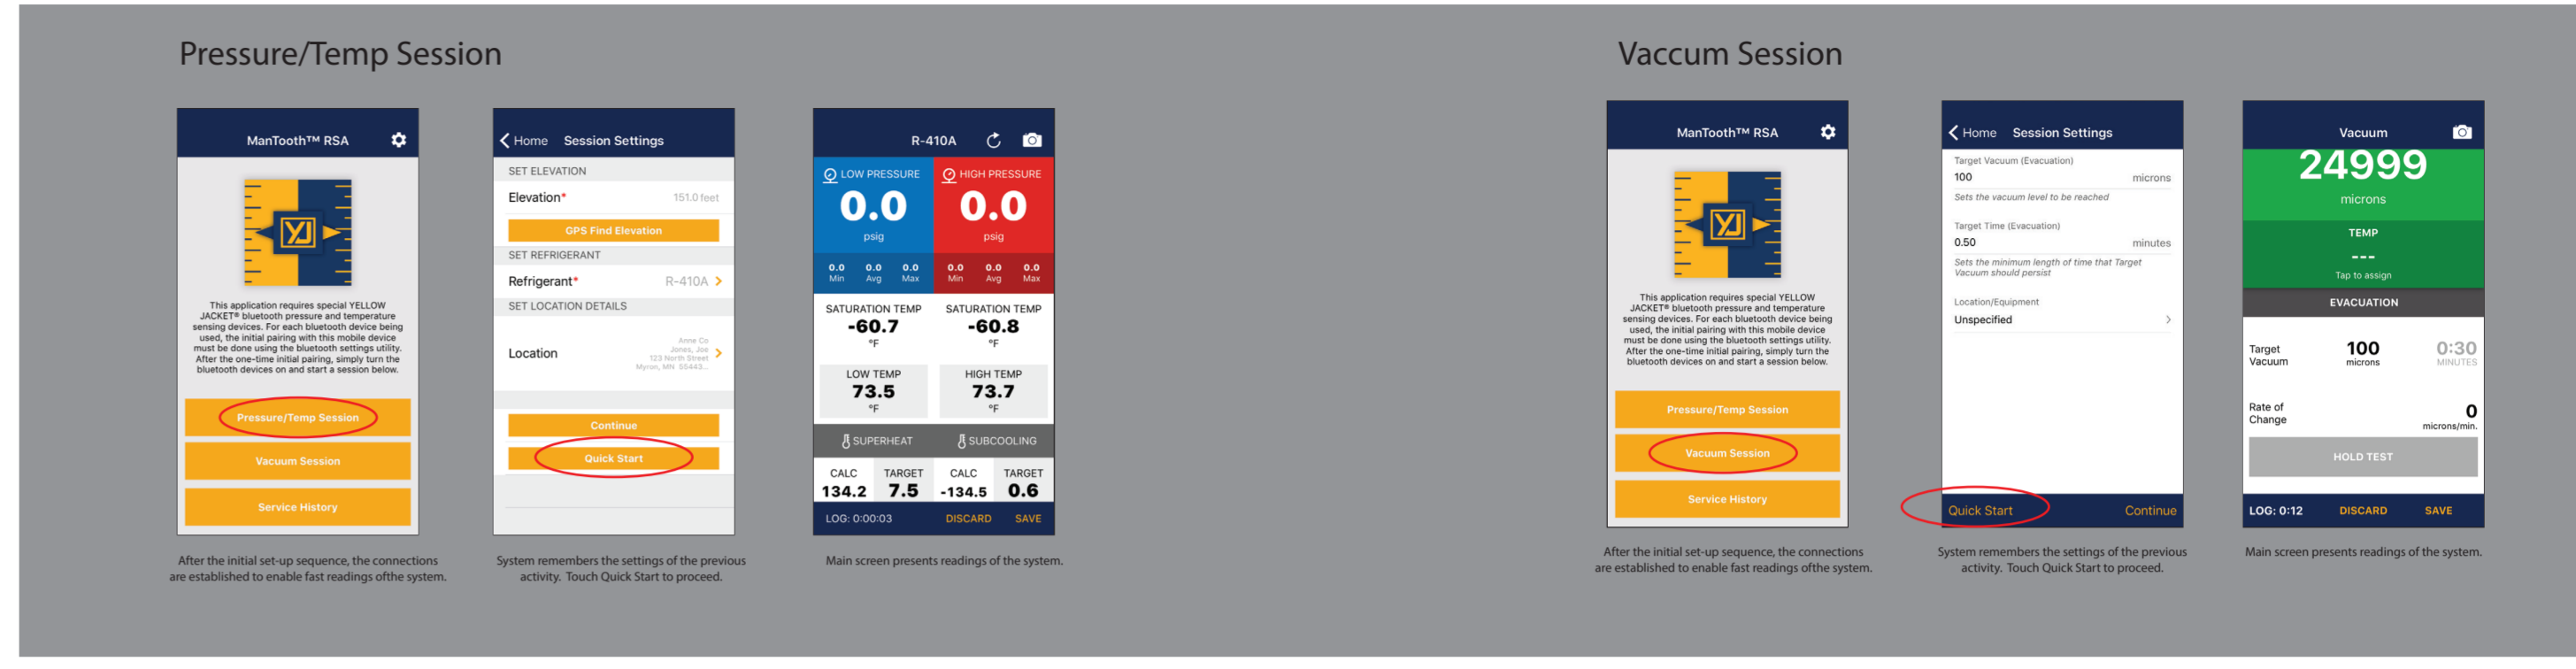

This panel becomes the cover after folding is complete

FIRST SESSION

Side 1

SUBSEQUENT SESSIONS

SENDING DATA / INFORMATION

Side 2

20" WIDE X 13.5" HIGH

Green line represents paper size; do not print; remove die cut layer in Illustrator before printing
 FOLDS FIVE TIMES VERTICALLY AND THREE TIMES HORIZONTALLY FOR A FINAL SIZE OF 3.33" WIDE X 3.375" TALL