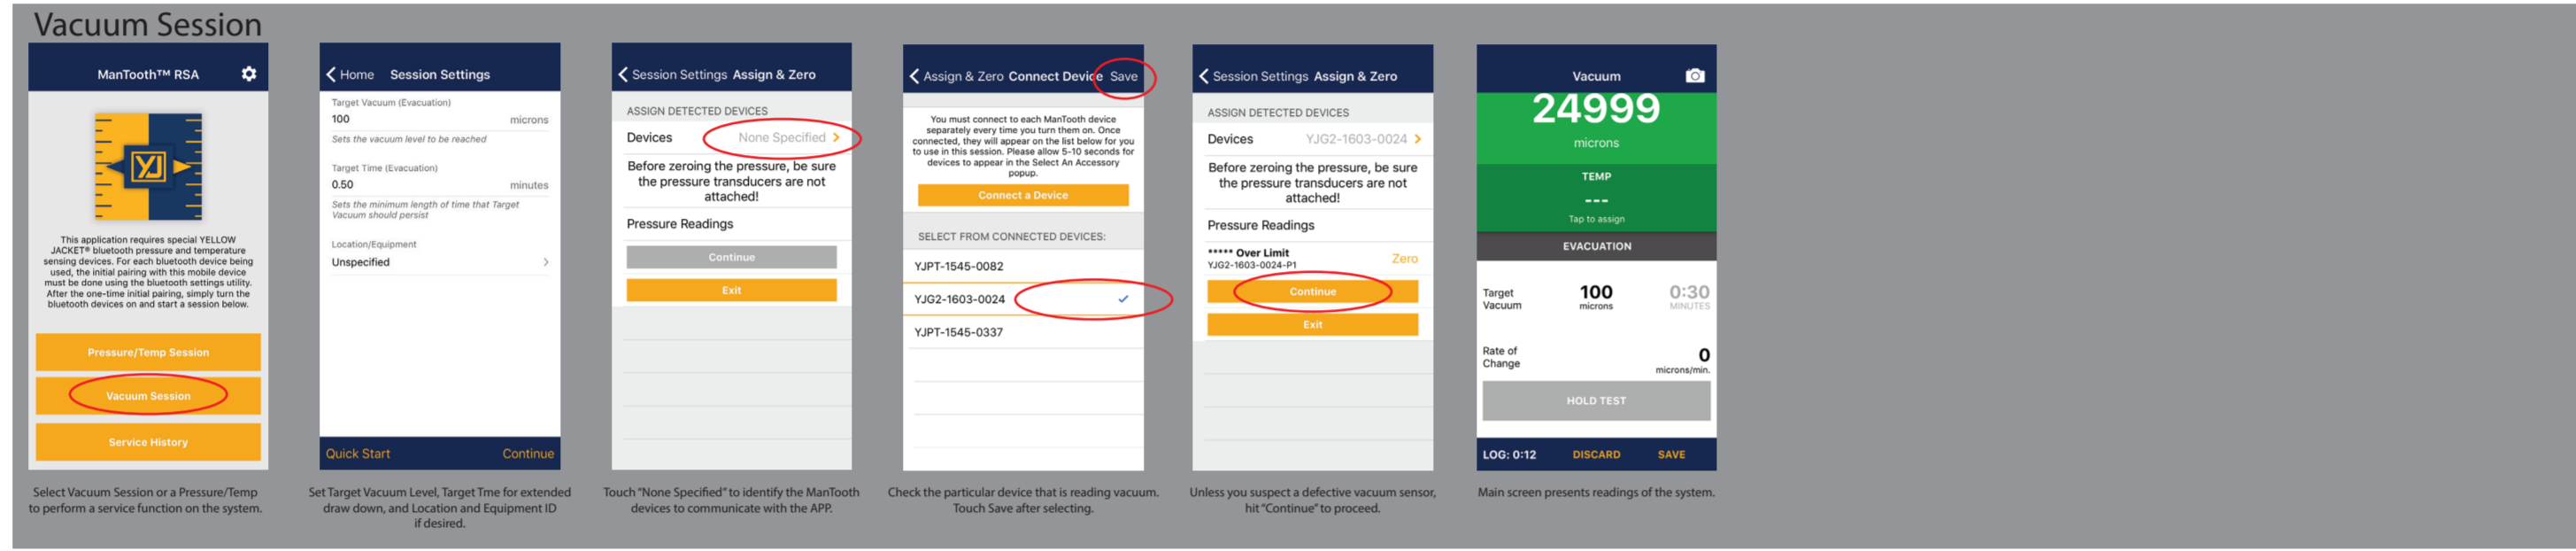

This panel becomes the cover after folding is complete

FIRST SESSION

Side 1

SUBSEQUENT SESSIONS

SENDING DATA / INFORMATION

Side 2

20" WIDE X 13.5" HIGH

Green line represents paper size; do not print; remove die cut layer in Illustrator before printing
 FOLDS FIVE TIMES VERTICALLY AND THREE TIMES HORIZONTALLY FOR A FINAL SIZE OF 3.33" WIDE X 3.375" TALL